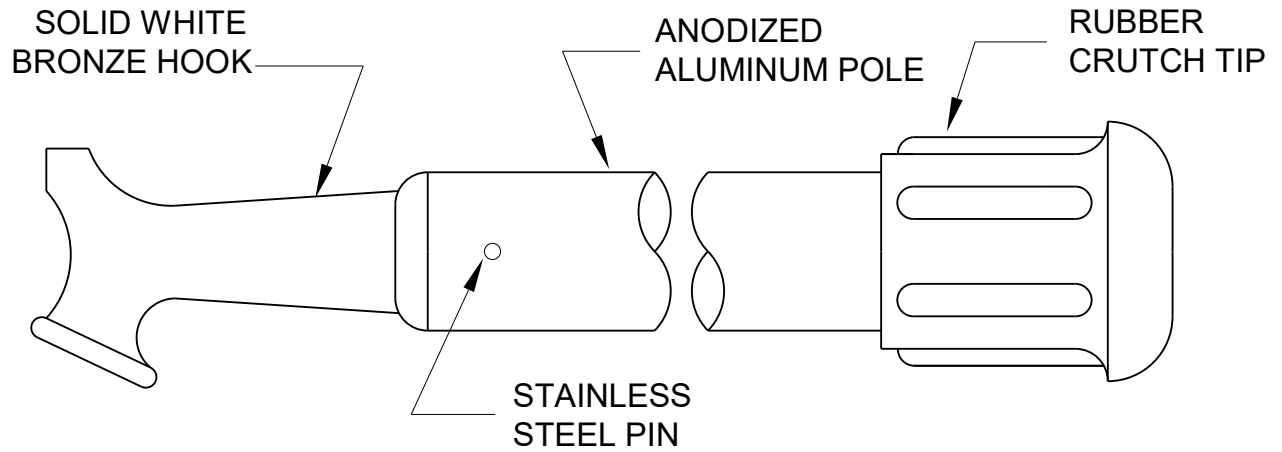

ALUMINUM WINDOW POLES

IN STOCK READY FOR IMMEDIATE SHIPMENT:

4 Ft., 6 Ft., 8 Ft., 10 Ft., 12 Ft.

POLE HANGERS

WHITE BRONZE SATIN FINISH
(SCREWS NOT INCLUDED)