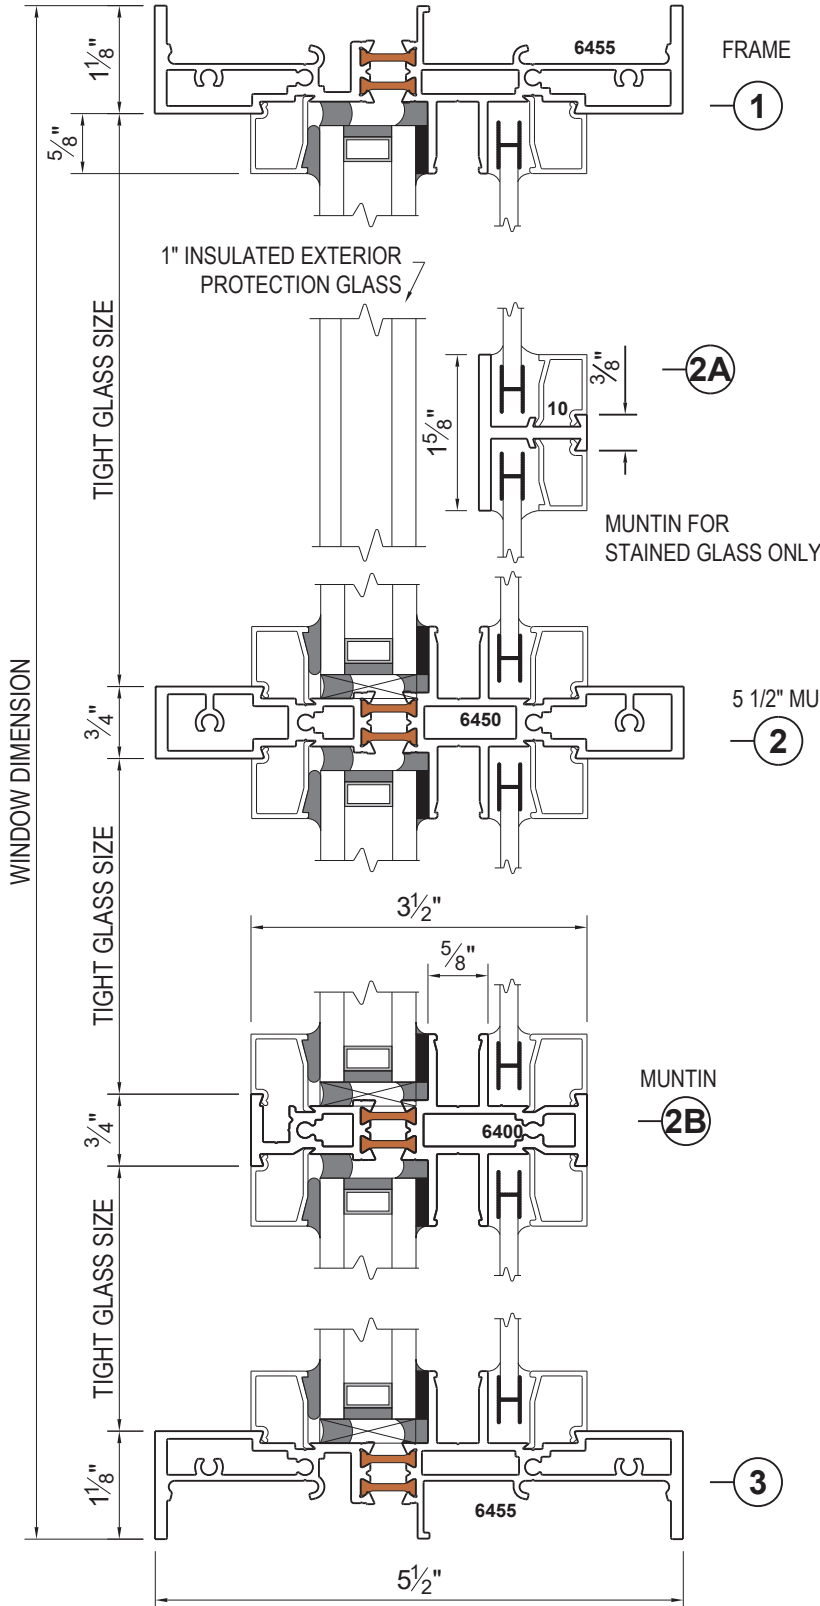

The 6450 Series is 5 1/2" deep and is used for large windows or for design variation. The 6450 Series lines up with, and is interchangeable with the 6400 and 6440 Series. 6400 Series ventilators can easily be incorporated into the 6450 Series. All sections can be used horizontally or vertically.

Typical Elevation

SCALE = HALF SIZE