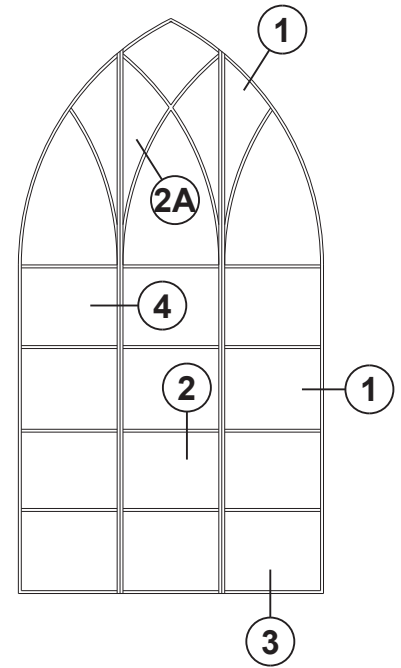

The 6450 Series is 5 1/2" deep and is used for large windows or for design variation. The 6450 Series lines up with, and is interchangeable with the 6400 and 6440 Series. 6400 Series ventilators can easily be incorporated into the 6450 Series. All sections can be used horizontally or vertically.

Typical Elevation

SCALE = HALF SIZE