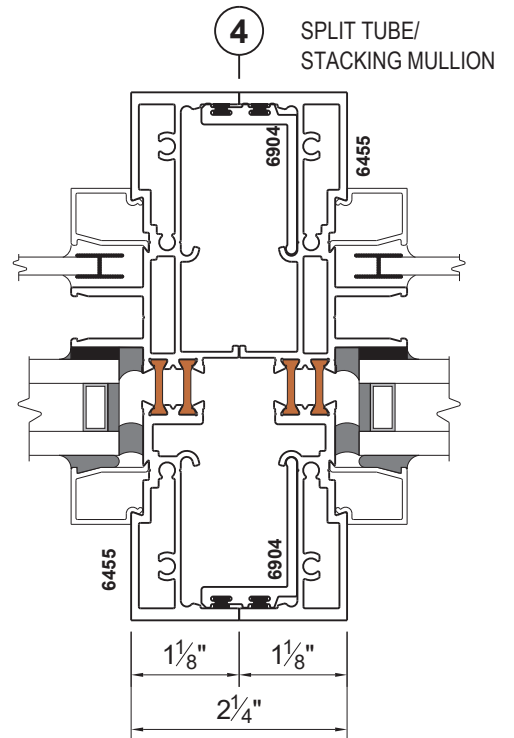

The 6450 Series is 5 1/2" deep and is used for large windows or for design variation. The 6450 Series lines up with, and is interchangeable with the 6400 and 6440 Series. 6400 Series ventilators can easily be incorporated into the 6450 Series. All sections can be used horizontally or vertically.

Typical Elevation

SCALE = HALF SIZE