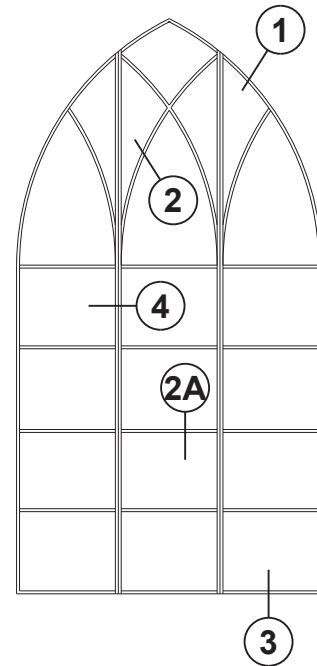

The 4240 Series is 4" deep and is used for large windows or for design variation. The 4240 Series lines up with, and is interchangeable with the 4200 Series. 4200 Series ventilators can easily be incorporated into the 4220 Series. All sections can be used horizontally or vertically.

Typical Elevation