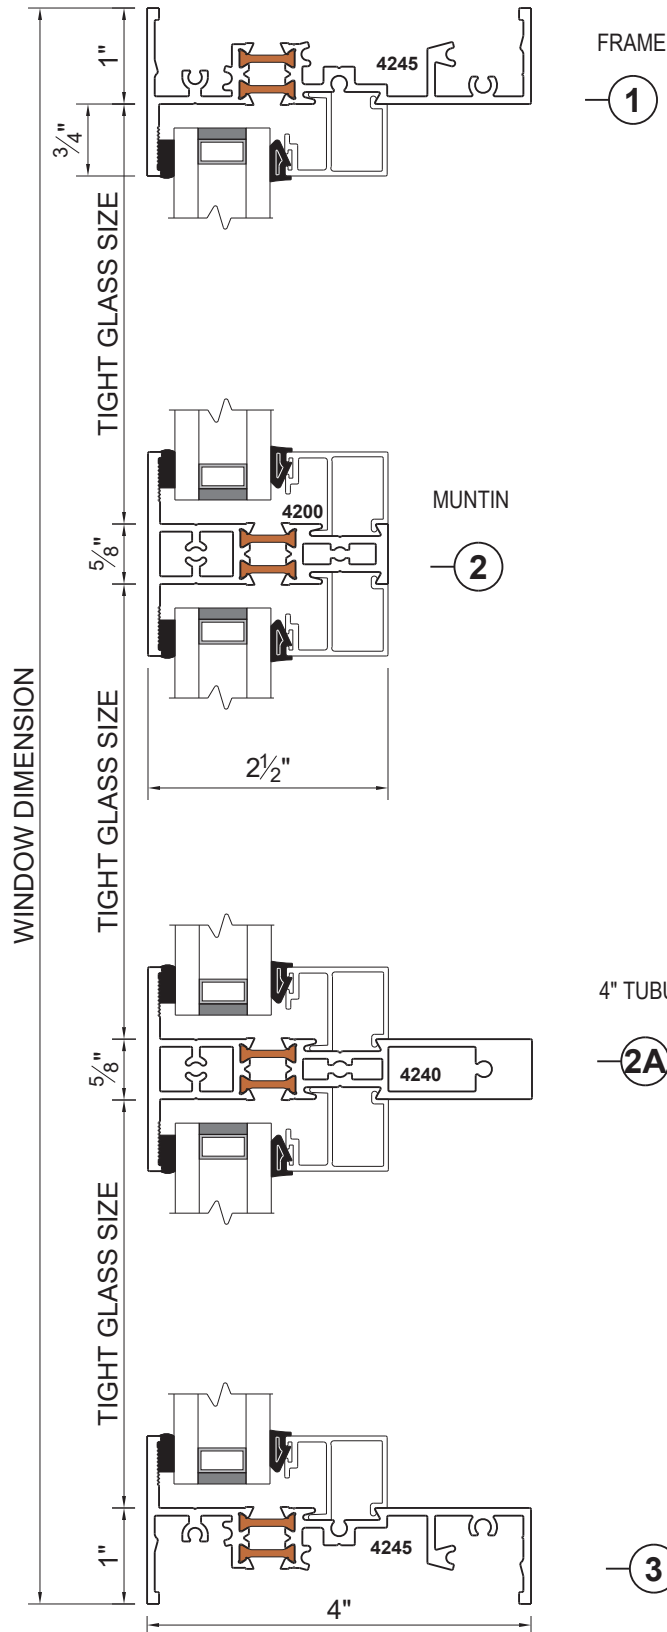

The 4240 Series is 4" deep and is used for large windows or for design variation. The 4240 Series lines up with, and is interchangeable with the 4200 Series. 4200 Series ventilators can easily be incorporated into the 4220 Series. All sections can be used horizontally or vertically.

Typical Elevation