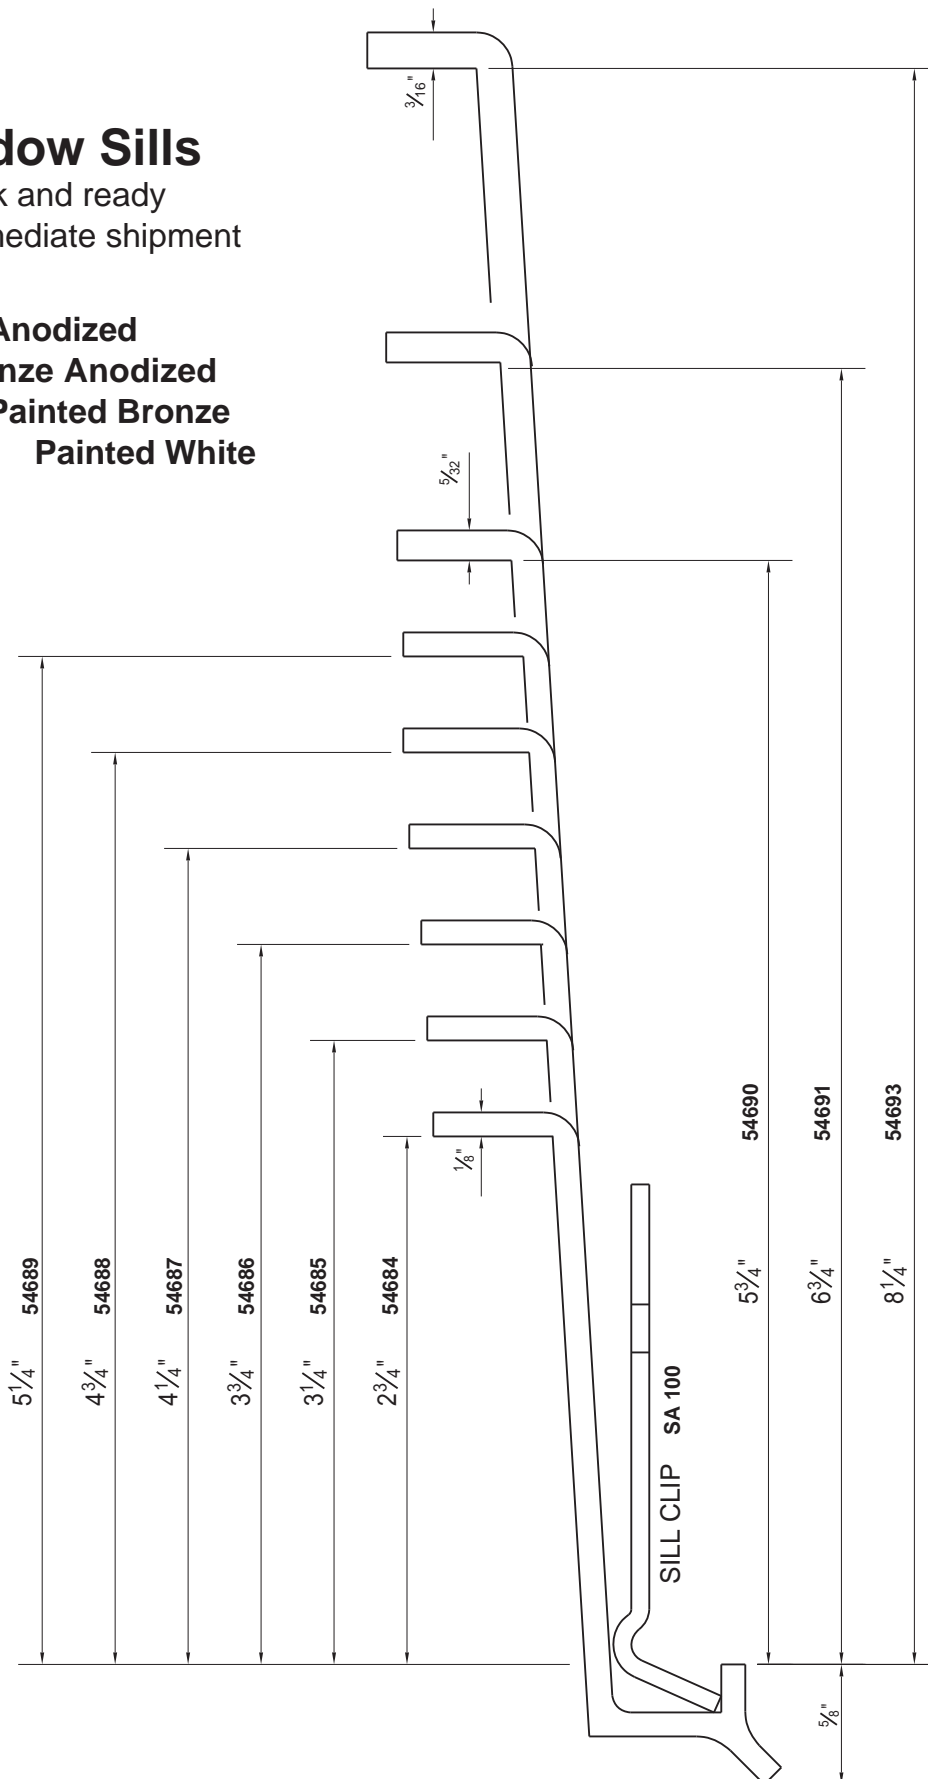

Window Sills

In stock and ready for immediate shipment

- Clear Anodized
- Bronze Anodized
- Painted Bronze
- Painted White

SCALE = FULL SIZE