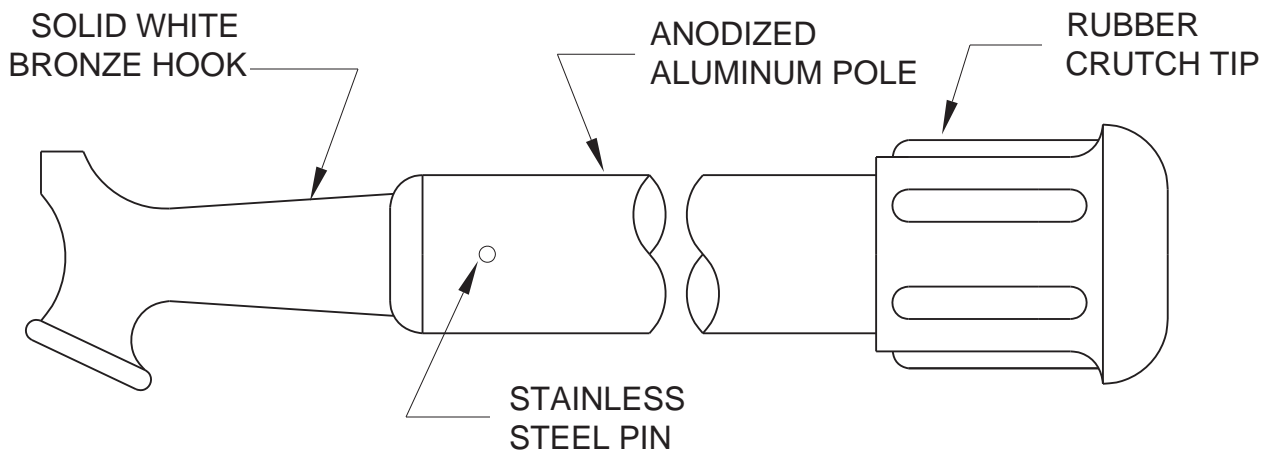

ALUMINUM WINDOW POLES IN STOCK READY FOR IMMEDIATE SHIPMENT

PRICE LIST PER EACH POLE

* SIZE	QUANTITY BRACKET					
	1	2	3 to 5	6 to 11	12 to 24	25 OR MORE CALL OR WRITE FOR SPECIAL QUOTE
4 FT	28.90	26.60	25.90	25.40	24.40	
6 FT	34.30	31.50	29.70	29.20	28.60	
8 FT	39.80	35.80	34.30	33.70	33.10	
10 FT	47.10	42.10	40.60	39.70	39.00	
12 FT	54.20	48.40	46.60	45.70	44.80	

FOR LARGER SIZE CALL OR WRITE FOR SPECIAL QUOTE

POLE HANGERS

WHITE BRONZE SATIN FINISH
(SCREWS NOT INCLUDED)
PRICE EACH: \$5.15

* VARIOUS SIZES MAY BE COMBINED FOR BETTER QUANTITY BRACKET

All orders subject to our standard conditions - Effective 01/01/01